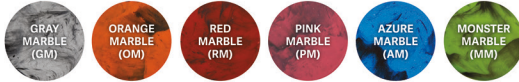

**ALL-AMERICAN
PRODUCED**

See color options

fabric 27 colors

leg & plug 33 colors

solid

marble

camo

frame/bar 23 colors

solid

*New Color †New Darker Shade §New Name

QUESTIONS? READY TO ORDER? CONTACT: